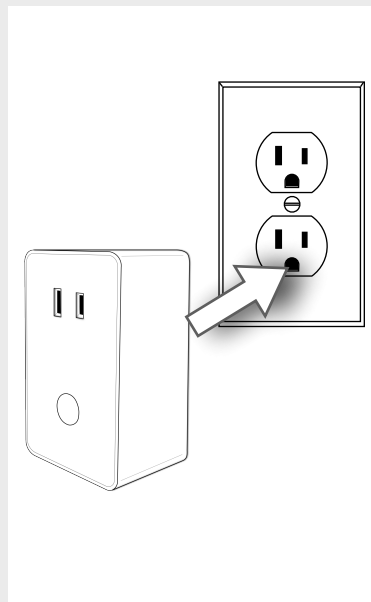

SMART DIMMABLE LAMP PLUG INSTALL GUIDE

STEP 1 LOCATE OUTLET NEAR PANEL

STEP 2 PLUG INTO OUTLET

STEP 3 PAIR WITH PANEL

STEP 4 LOCATE DESIRED OUTLET

STEP 5 PLUG IN SMART SOCKET

STEP 6 PLUG DEVICE IN

Installation Support:
(877) 998-1457
a3smarthome.com/install