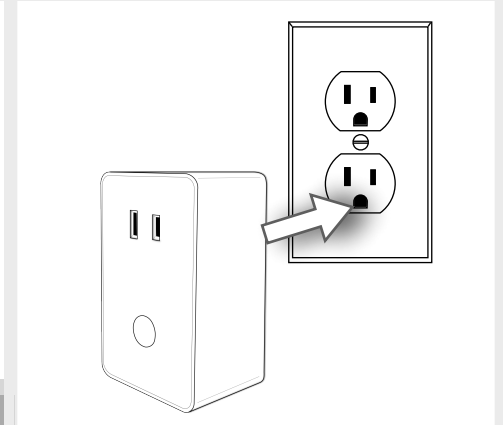

SMART DIMMABLE LAMP PLUG INSTALL GUIDE

STEP 1 LOCATE OUTLET NEAR PANEL

STEP 2 PLUG INTO OUTLET

STEP 3 PAIR WITH PANEL

STEP 4 LOCATE DESIRED OUTLET

STEP 5 PLUG IN SMART SOCKET

STEP 6 PLUG DEVICE IN

Installation Support:
(877) 998-1457
a3smarthome.com/install