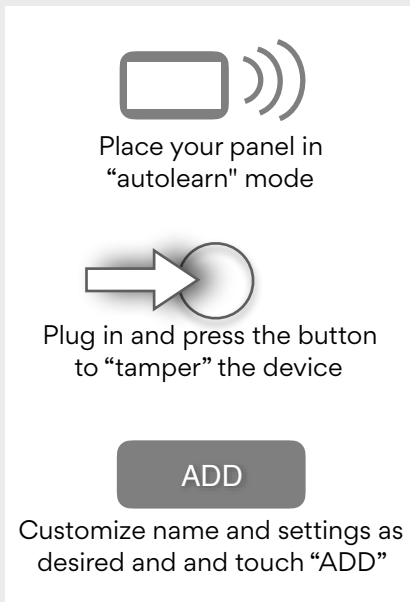

SMART DIMMABLE LAMP PLUG INSTALL GUIDE

STEP 1 LOCATE OUTLET NEAR PANEL

STEP 2 PLUG INTO OUTLET

STEP 3 PAIR WITH PANEL

STEP 4 LOCATE DESIRED OUTLET

STEP 5 PLUG IN SMART SOCKET

STEP 6 PLUG DEVICE IN

Installation Support:
(877) 998-1457
a3smarthome.com/install