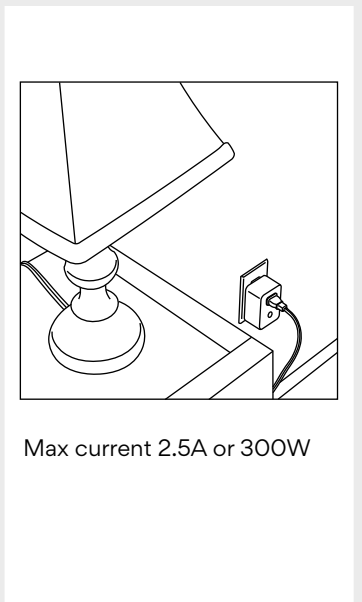

SMART DIMMABLE LAMP PLUG INSTALL GUIDE

STEP 1 LOCATE OUTLET NEAR PANEL

STEP 2 PLUG INTO OUTLET

STEP 3 PAIR WITH PANEL

STEP 4 LOCATE DESIRED OUTLET

STEP 5 PLUG IN SMART SOCKET

STEP 6 PLUG DEVICE IN

Installation Support:
(877) 998-1457
a3smarthome.com/install